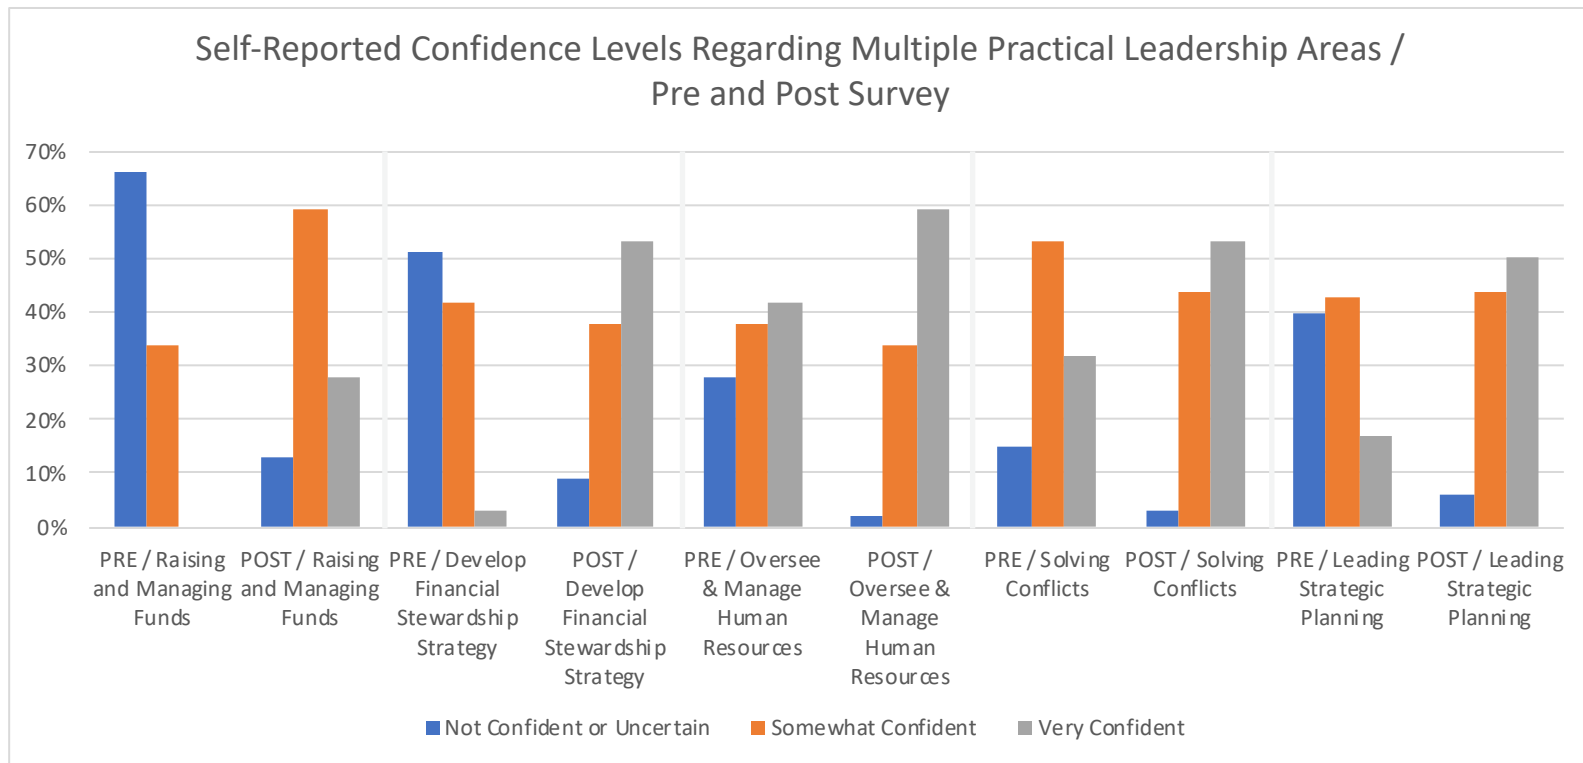

DAKOTA WESLEYAN UNIVERSITY

Practical Church Leadership Confidence Level Survey

Please note: This graph reflects data collected from three cohorts of NPCL participants that completed the program in 2019, 2020, and 2021.